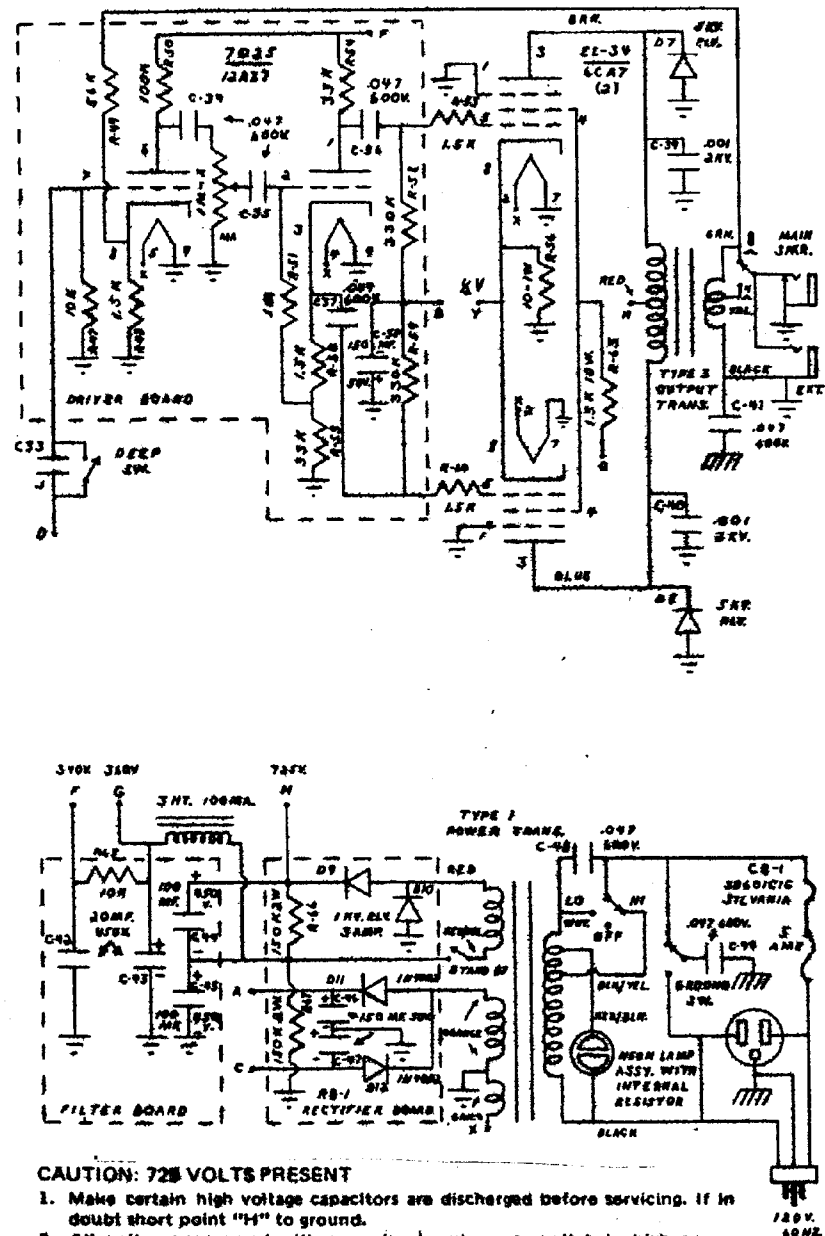

Amplifier Schematics

Chassis Number: 2100-65

CHASSIS NO. 2100-65

CHASSIS NO. 2100-65 MUSIC MAN, INC. ANAHEIM, CALIFORNIA

CHASSIS No 2100-65

MUSIC MAN INC.
ANAHEIM, CA.