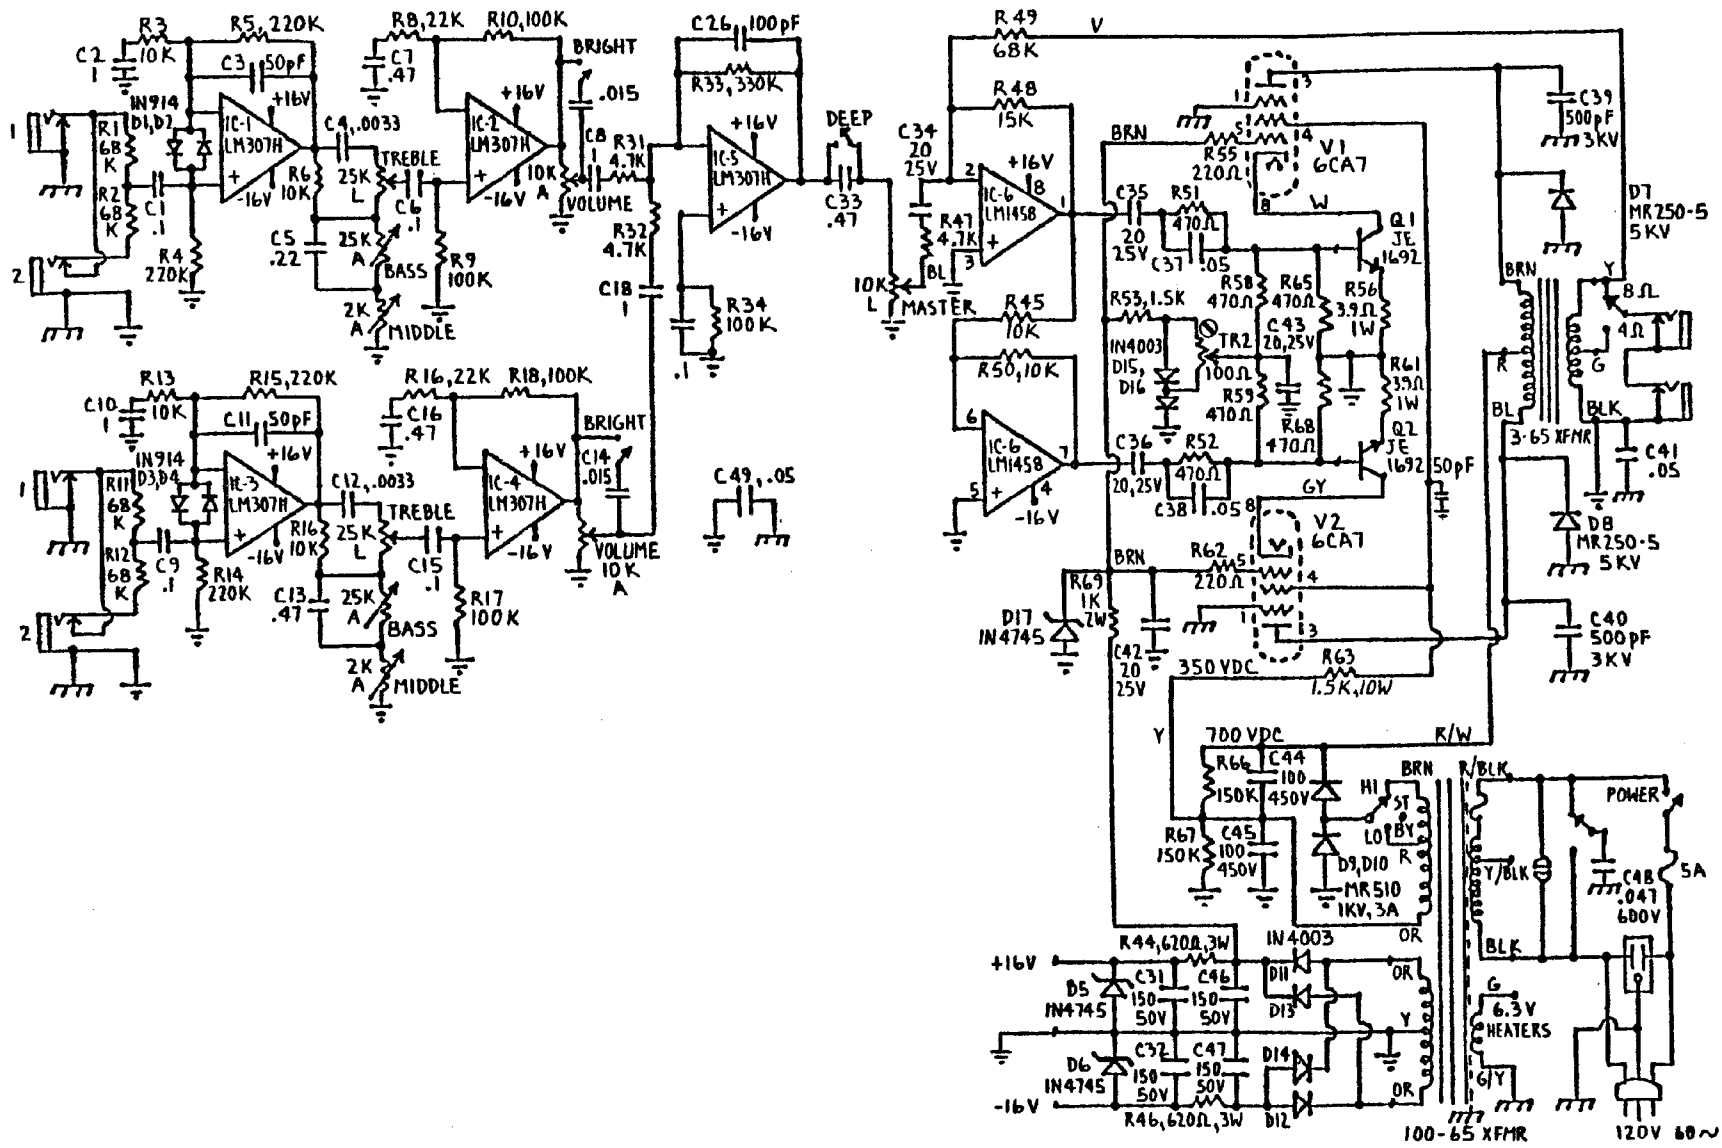

Amplifier Schematics

Chassis Number: 2100-65

CHASSIS NO. 2100-65

CHASSIS NO. 2100-65 MUSIC MAN, INC. ANAHEIM, CALIFORNIA

CHASSIS No 2100-65

MUSIC MAN INC.
ANAHEIM, CA.