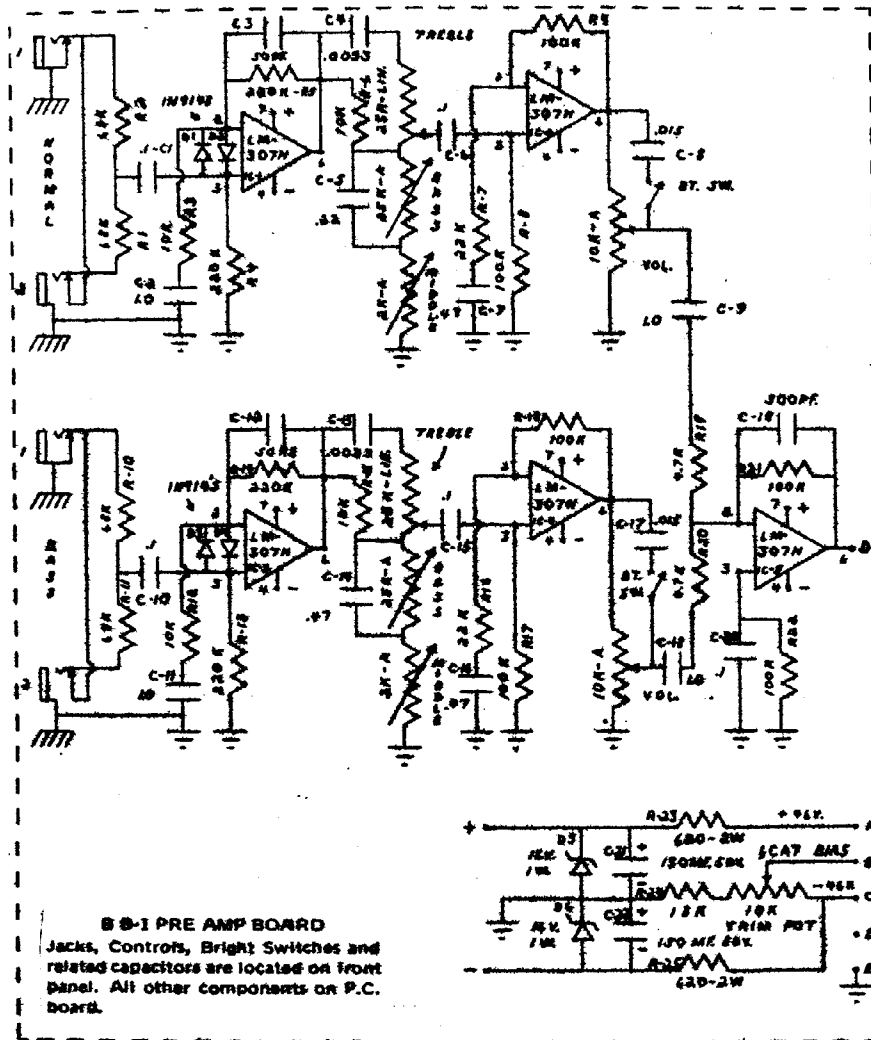

Amplifier Schematics

Chassis Number: 2100-65

CHASSIS NO. 2100-65

CHASSIS NO. 2100-65 MUSIC MAN, INC. ANAHEIM, CALIFORNIA

CHASSIS No 2100-65

MUSIC MAN INC.
ANAHEIM, CA.